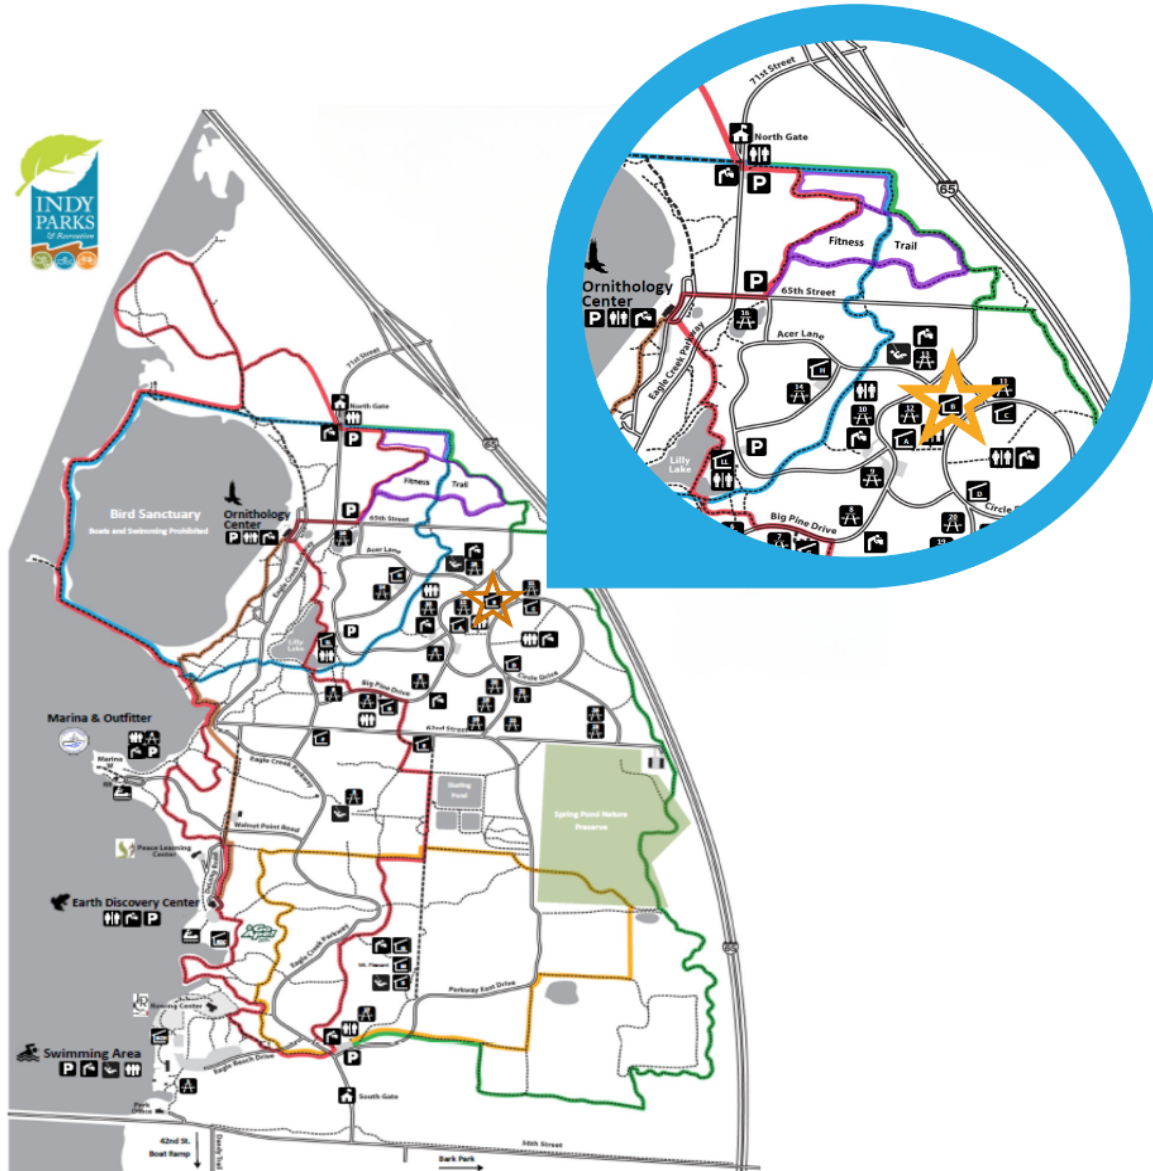

Map

Eagle Creek Park - Shelter B
7840 W 56th Street, Indianapolis, IN 46254

2023 Spring Fling

“We hear you!”

Saturday • June 17th Eagle Creek Park

7840 W 56th St, Indianapolis, IN 46254

Presented by Central Indiana Intergroup of Overeaters Anonymous

Registration Information

Entrance fee to the park
\$5 per vehicle for Marion county residents • \$6.00 for non-residents

Spring Fling Suggested Donation
\$15 / person (pay at shelter)

Pre-registration is required

Important Times & Info

Registration

8:30 AM-9:30 AM

Main Event

9:00 AM - 4:00 PM

Fellowship

4:00 PM - 5:00 PM

Details

• ***To volunteer please contact •***

Anni (317) 847-2343

Kelly D (317) 446-4644

About Eagle Creek Park

Eagle Creek Park is the largest park in Indianapolis, and one of the largest municipal parks in the United States. It is located at 7840 W. 56th Street in Indianapolis, Indiana and covers approximately 1,400 acres of water and 3,900 acres of land. There are about 10 miles of paths within it. Visitors enjoy fishing, boating, hiking, and more. You may even catch a glimpse of a bald eagle.